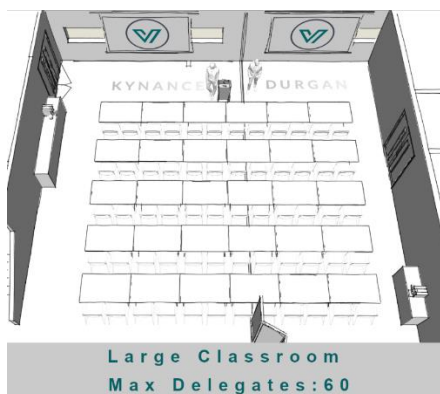

Classroom

Maximum Capacity: 60