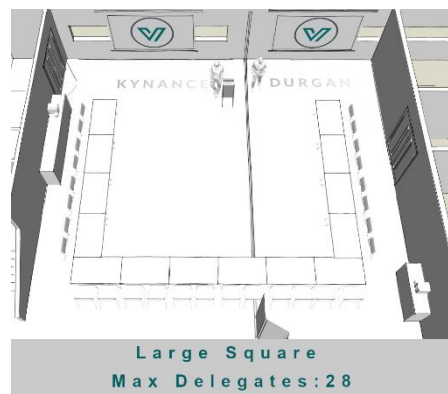

### Boardroom

Maximum Capacity: 40

### Square

Maximum Capacity: 28

**Cabaret – square tables, 5 per table**

**Maximum Capacity: 50**