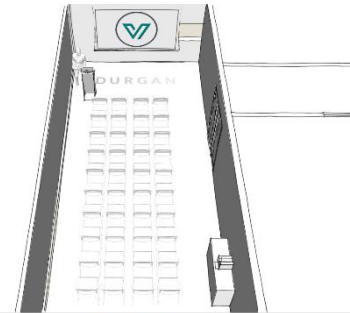

Theatre

Maximum Capacity: 40

Theatre
Max Delegates: 40