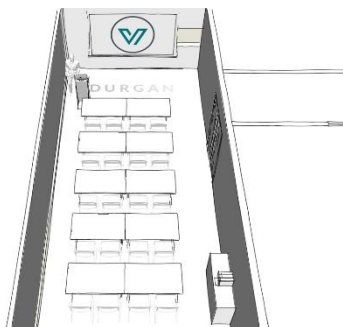

Classroom

Maximum Capacity: 20

Classroom
Max Delegates: 20