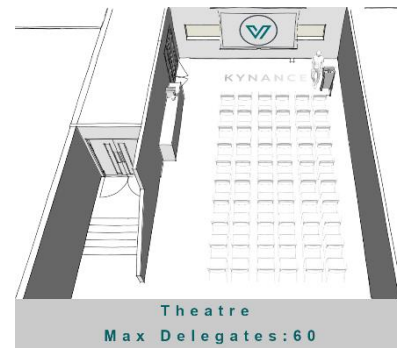

Theatre

Maximum Capacity: 60