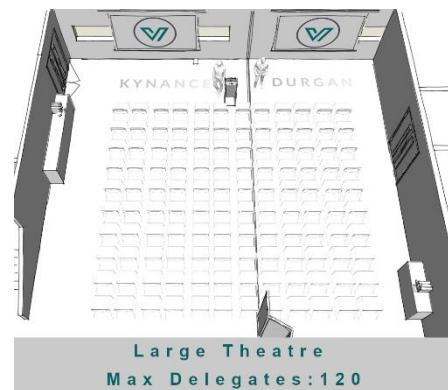

### Boardroom

Maximum Capacity: 40

### Theatre

Maximum Capacity: 120