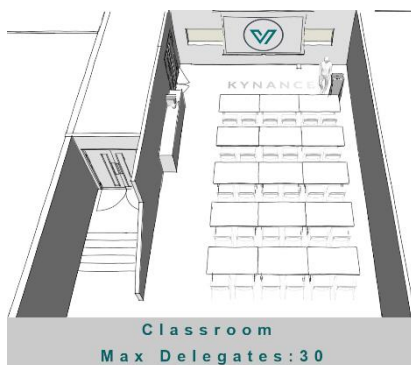

Classroom

Maximum Capacity: 30