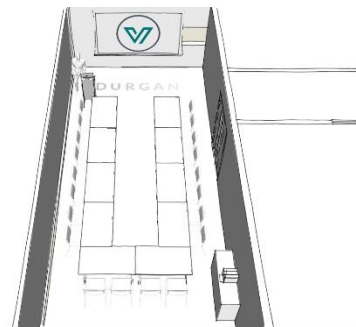

### Square

Maximum Capacity: 20

Square  
Max Delegates: 20